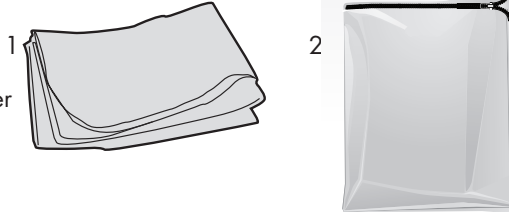

Standard Table Throw

Product Specifications

Covers 4 sides of the table
Flame retardant, premium polyester poplin fabric
Machine washable and wrinkle resistant
Do not dry clean and do not iron
Graphic Template Available

NO WARRANTY

Product Parts

- 1 - Table Throw
- 2 - Plastic Bag with Zipper

Assembly Instructions

Step 1

Remove Table Throw (1) from the Plastic Bag (2) and place on a clean 8 foot table.

Step 2

Smooth fabric in place and verify that front graphic is centered.